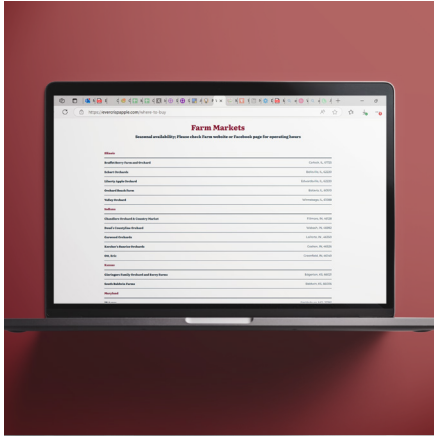

MAIA is here to Meet Your Marketing Needs!

The MAIA varietal websites feature a “where to buy” list of grower farm markets with MAIA varieties (check out evercrispapple.com). Please email us to add your farm (listed by state) to the sites.

Point of-Sale cards feature unique QR codes for each MAIA apple website.

MAIA apple Tree-Row signs for pick-your-own sites - see order form below.

Email marketing@maiaapples.com for ordering or information.